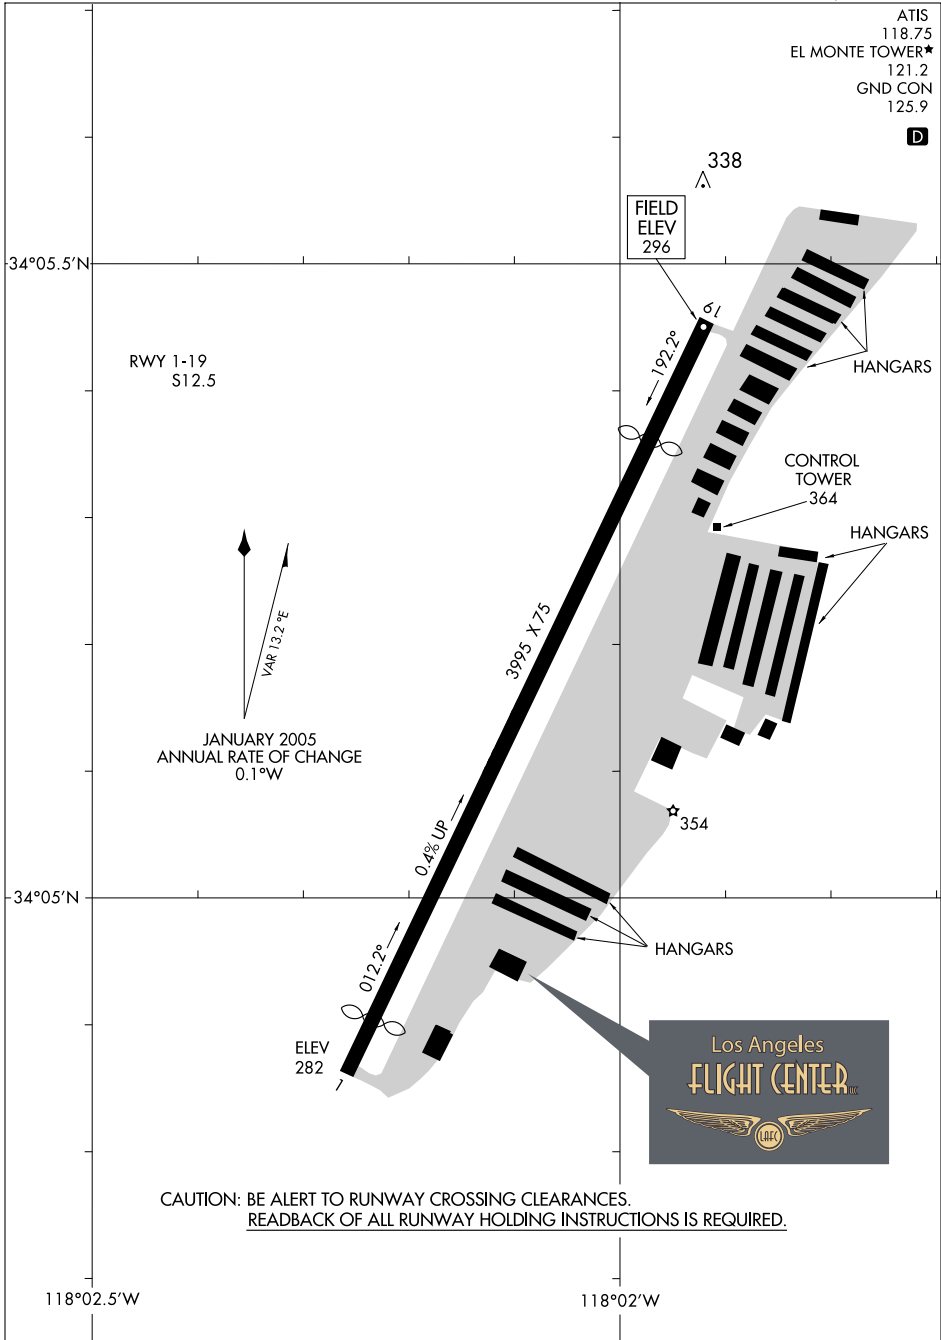

09071
AIRPORT DIAGRAM

AL-5639 (FAA)

EL MONTE (EMT)
 EL MONTE, CALIFORNIA

ATIS 118.75
 EL MONTE TOWER* 121.2
 GND CON 125.9

CAUTION: BE ALERT TO RUNWAY CROSSING CLEARANCES.
READBACK OF ALL RUNWAY HOLDING INSTRUCTIONS IS REQUIRED.

SW-3, 24 SEP 2009 to 22 OCT 2009

SW-3, 24 SEP 2009 to 22 OCT 2009

09071
AIRPORT DIAGRAM

EL MONTE, CALIFORNIA
 EL MONTE (EMT)